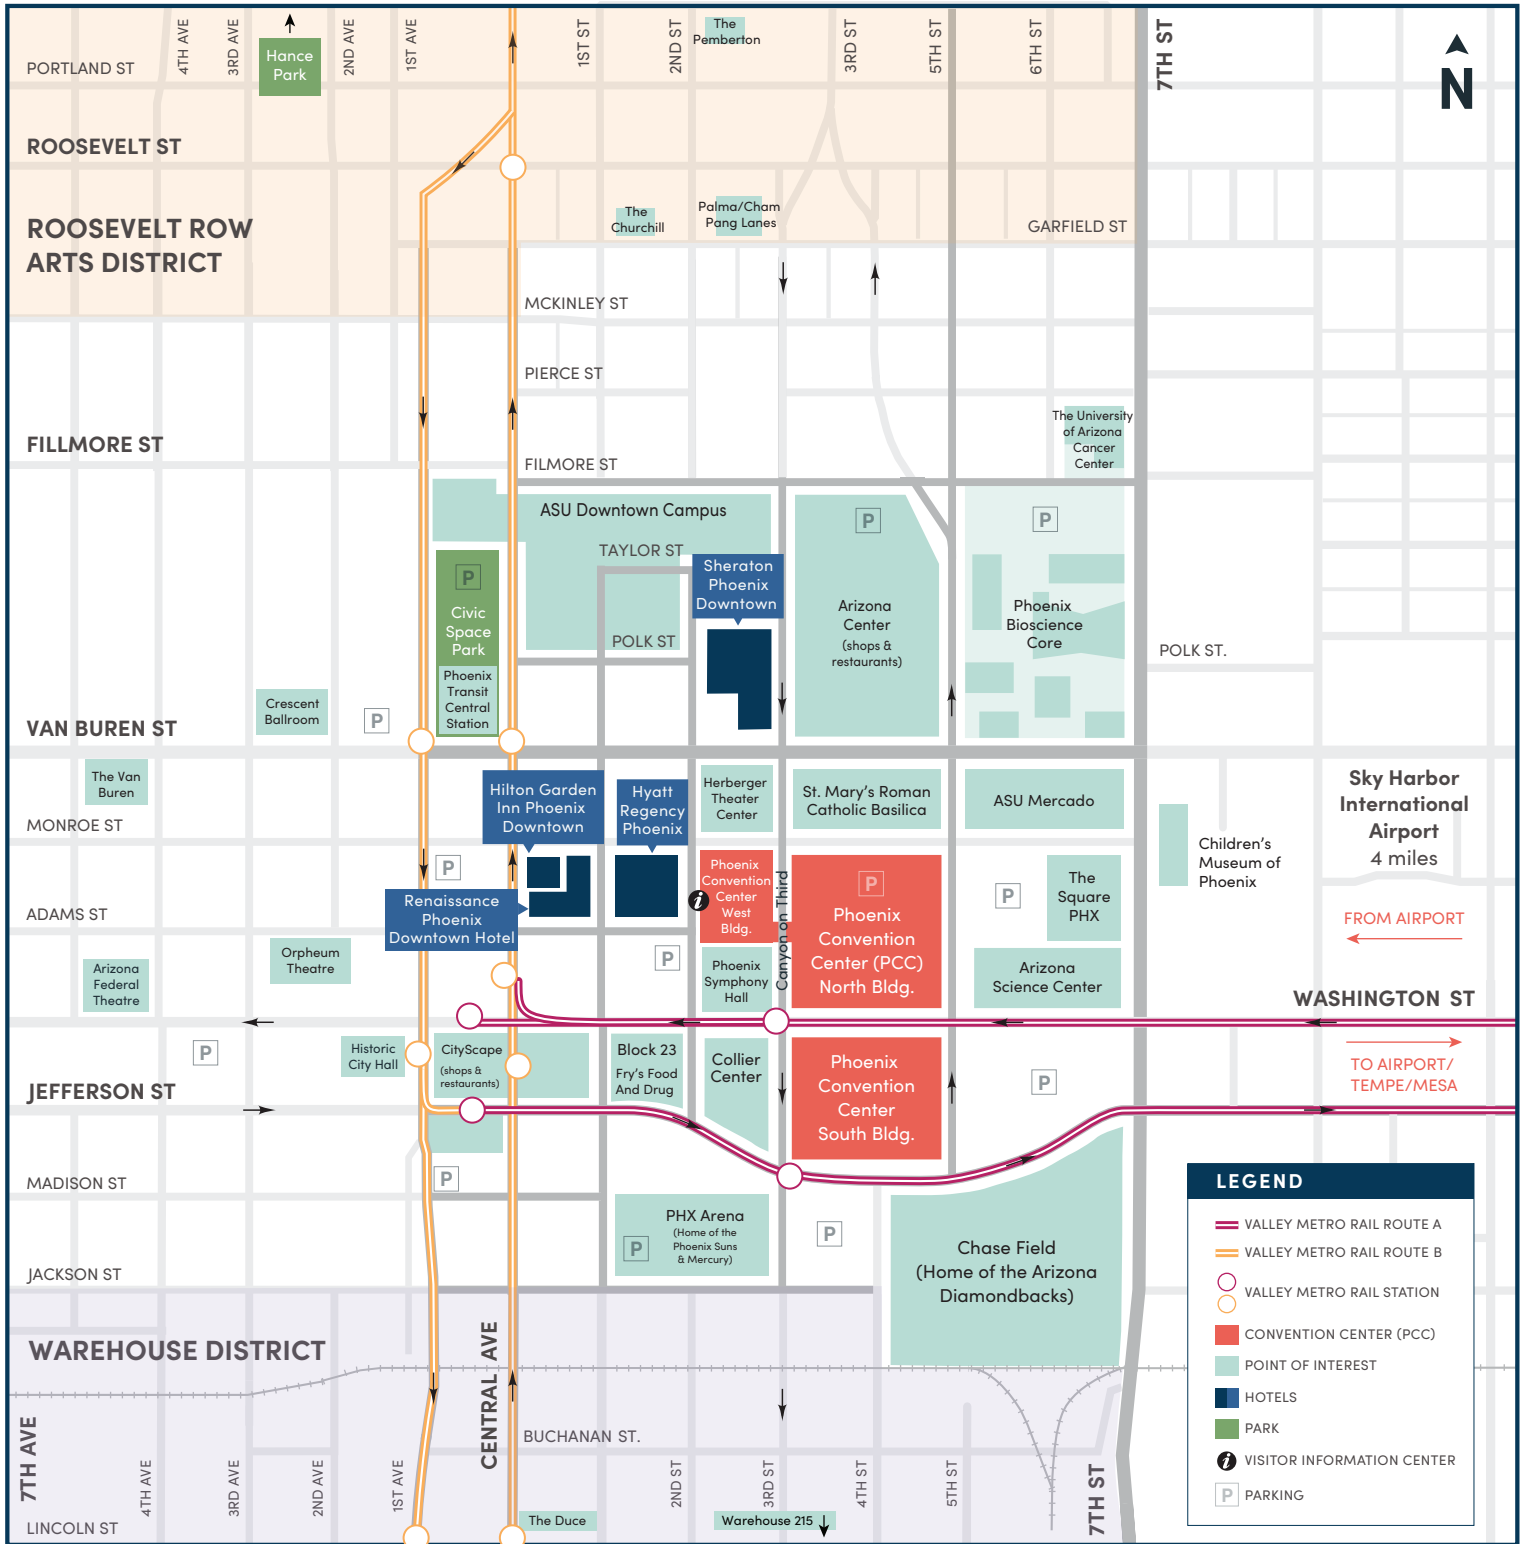

AMERICAN OPTOMETRIC ASSOCIATION OPTOMETRY'S MEETING JUNE 17-20, 2026

LEGEND

- VALLEY METRO RAIL ROUTE A
- VALLEY METRO RAIL ROUTE B
- VALLEY METRO RAIL STATION
- CONVENTION CENTER (PCC)
- POINT OF INTEREST
- HOTELS
- PARK
- ⓘ VISITOR INFORMATION CENTER
- P PARKING

Sky Harbor International Airport
4 miles

← FROM AIRPORT
→ TO AIRPORT/
TEMPE/MESA